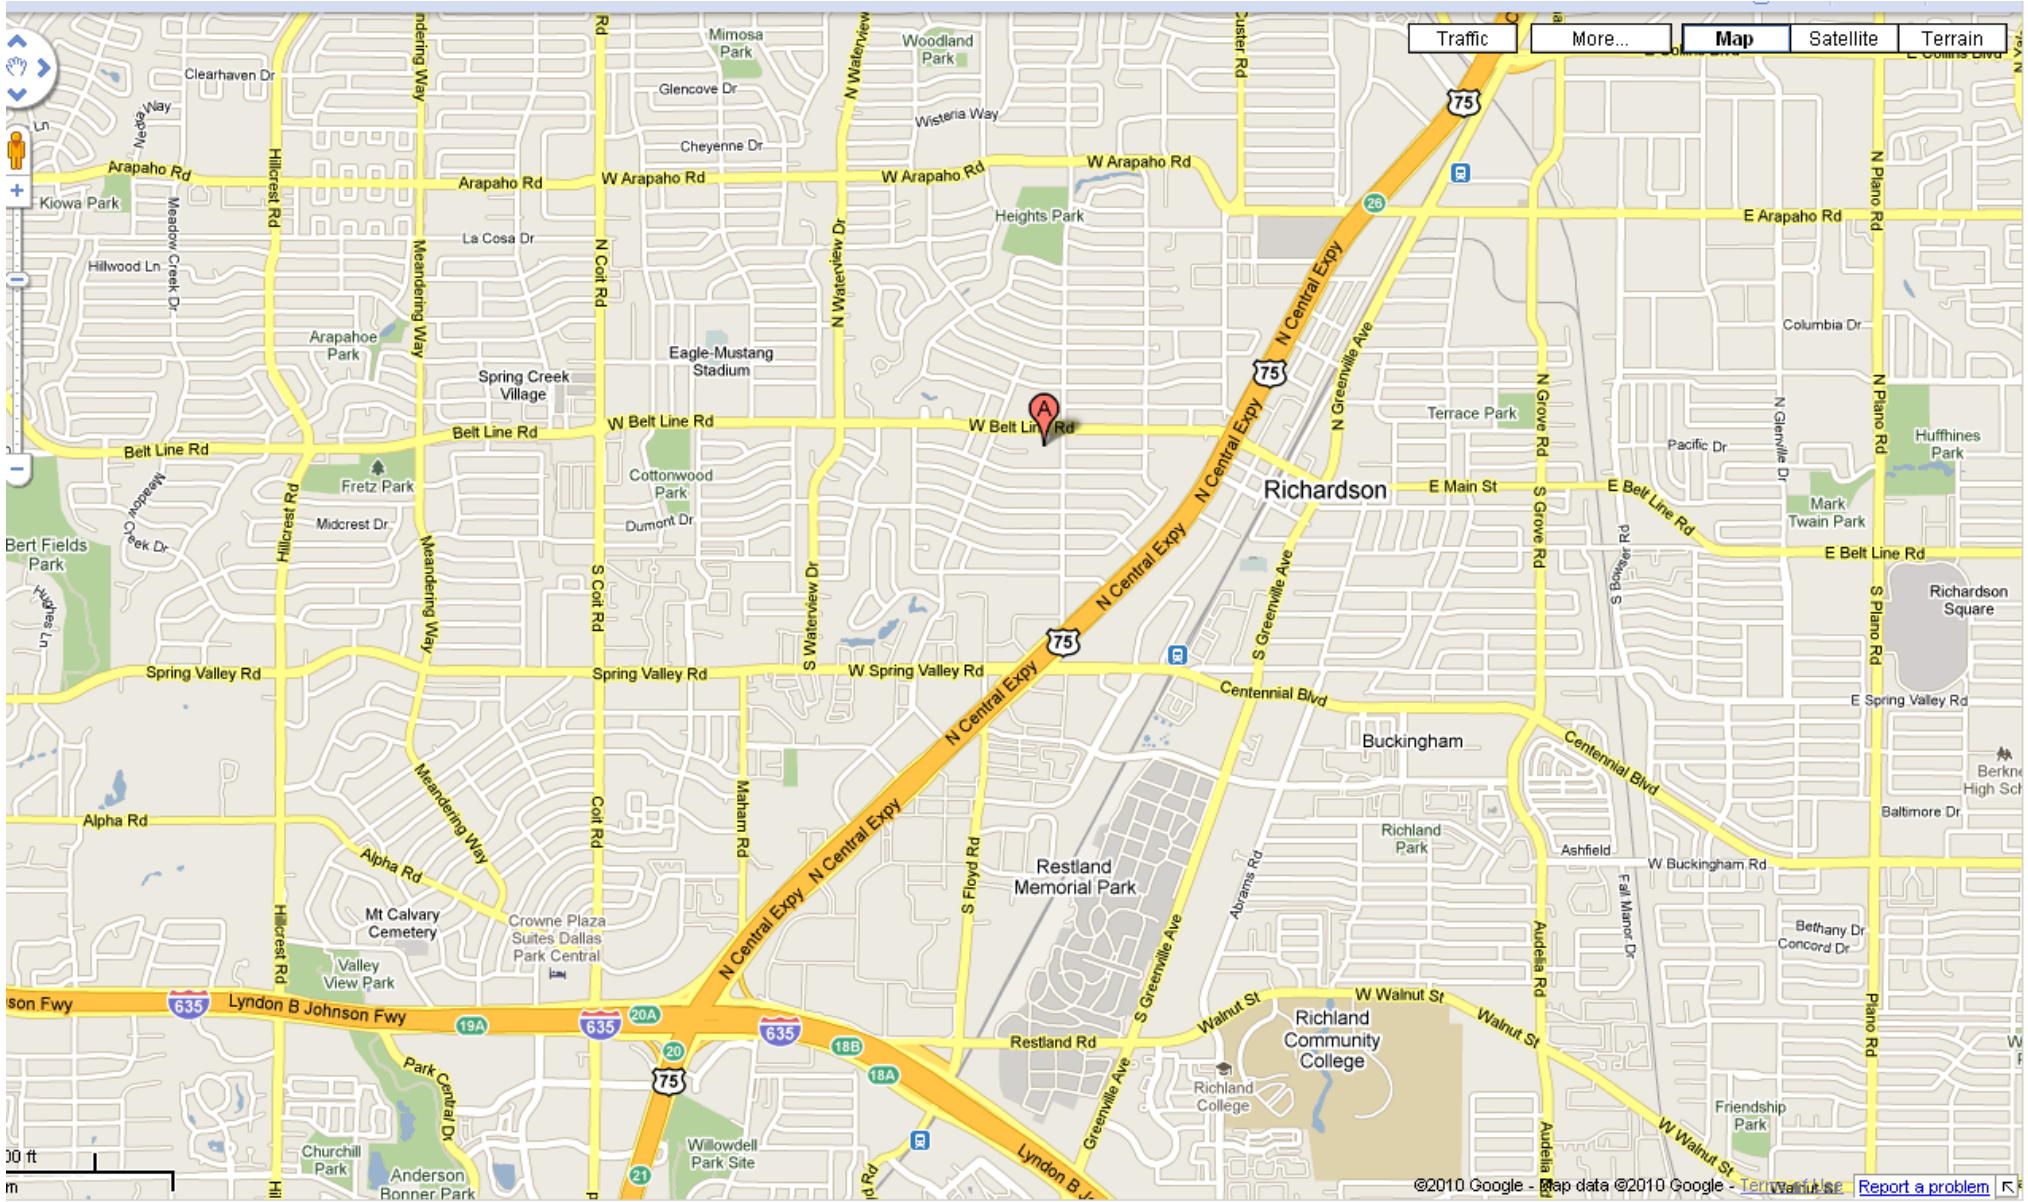

RISD Professional Development Center
701 W. Belt Line Road
Richardson, TX 75081

The MATS meeting will be held in the Auditorium.

Parking is on the South side of the buildings – enter the parking lot from Floyd Road.

Walk through the covered breezeway between the two buildings to the Auditorium entrance.

Coming from the South (LBJ) –
Go North on 75 to the Belt Line Road exit and turn left (West).

Coming from the North –
Go South on 75 to the Belt Line Road exit and turn right.